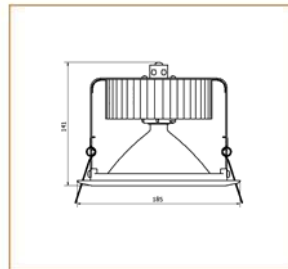

Dimensions